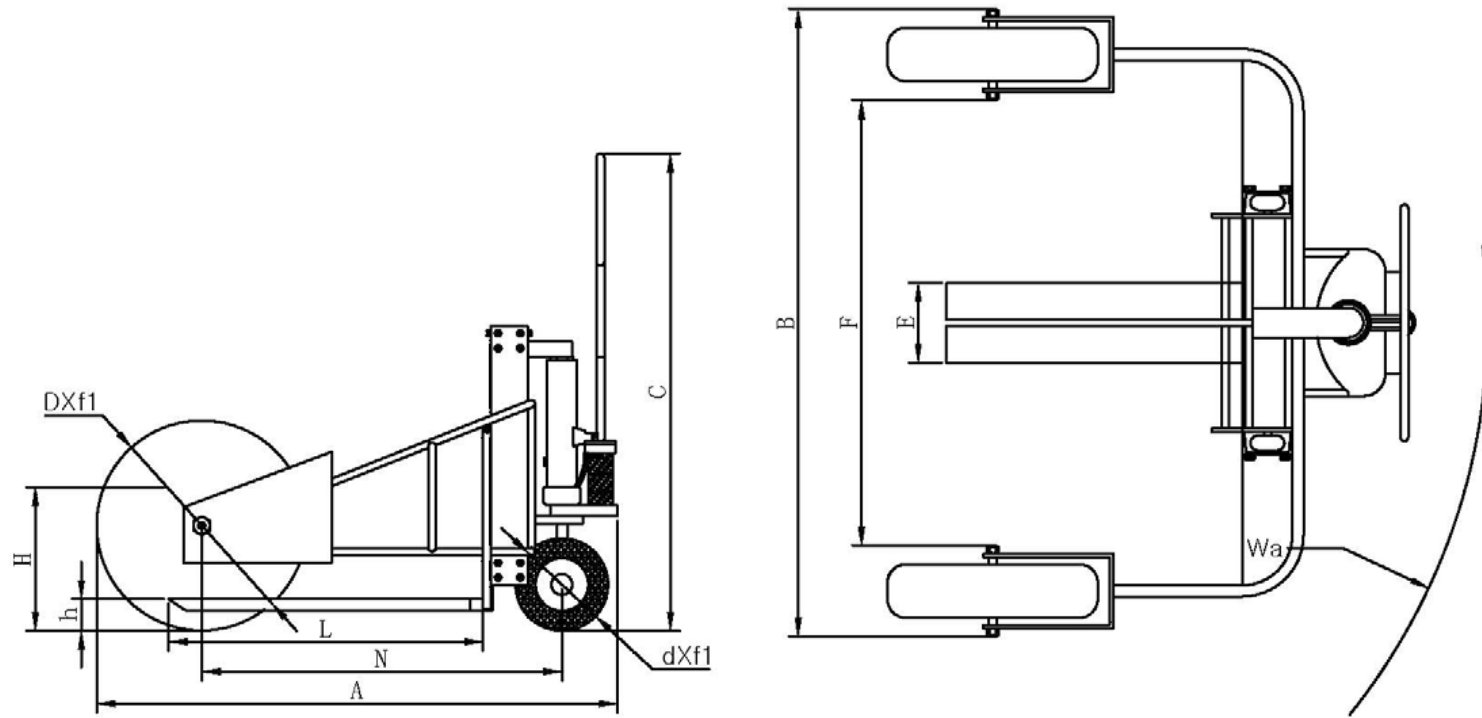

MODEL # ALL-T-HD

Model Number		ALL-T-HD
Capacity	lbs	2,500
Max. Fork Height	H (inch)	9½
Min. Fork Height	h (inch)	3
Fork Length	L (inch)	31½
Load Center	inch	15%
Adjustable Fork Width	E (inch)	8½ - 26¼
ID between the Front Wheels	F (inch)	48½
Axle distance between front wheel and rear steering wheel	N (inch)	38¾
Front Wheel	DXf1 (inch)	22¾ - 5¼
Rear Steering Wheel	dx1 (inch)	9¾
Turning Radius	Wa (inch)	55¾
Overall Size	AxBxC (inch)	55¾x65¾x50¾
Net Weight	lbs	546